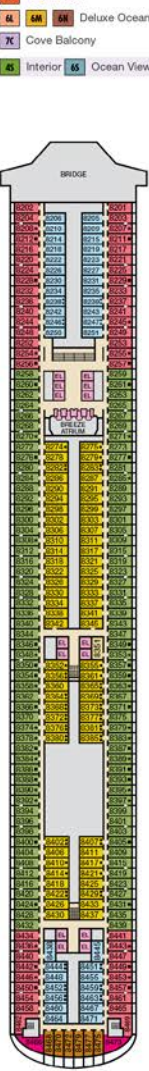

CLOUD 9 SPA and ACCOMMODATIONS