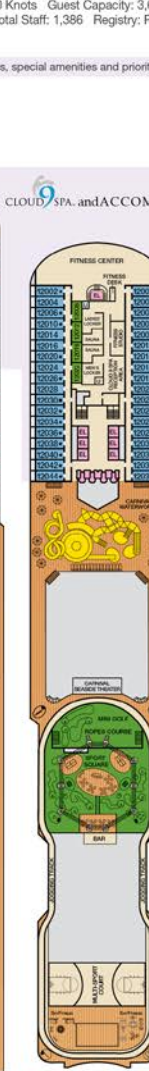

CLOUD 9 SPA and ACCOMMODATIONS