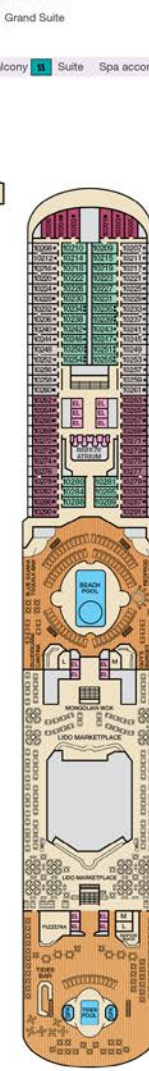

CLOUD 9 SPA and ACCOMMODATIONS