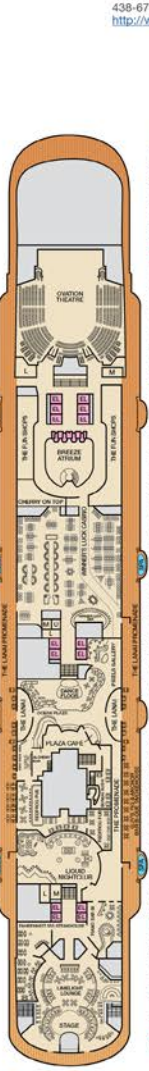

CLOUD 9 SPA and ACCOMMODATIONS