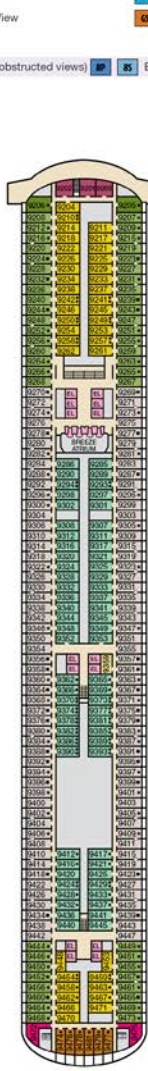

CLOUD 9 SPA and ACCOMMODATIONS