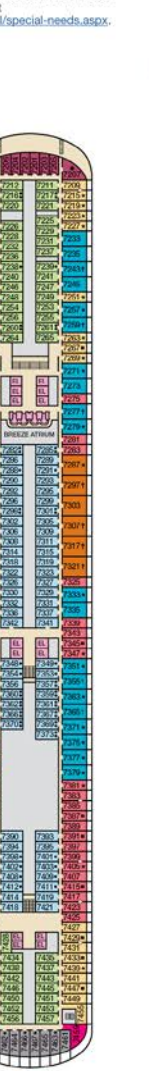

CLOUD 9 SPA and ACCOMMODATIONS