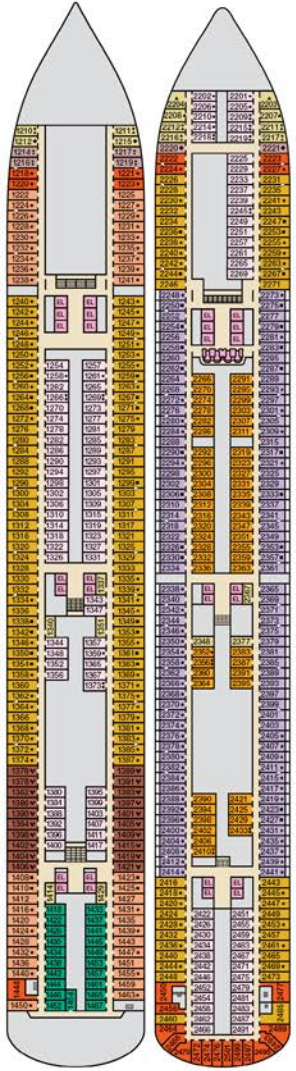

CLOUD 9 SPA and ACCOMMODATIONS