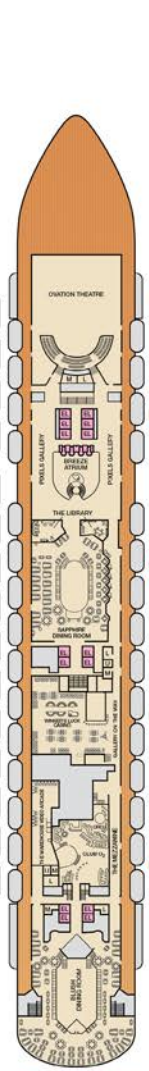

CLOUD 9 SPA and ACCOMMODATIONS