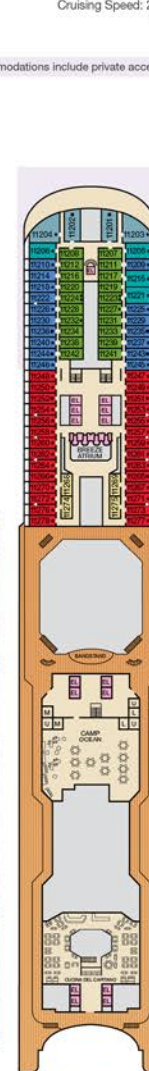

CLOUD 9 SPA and ACCOMMODATIONS