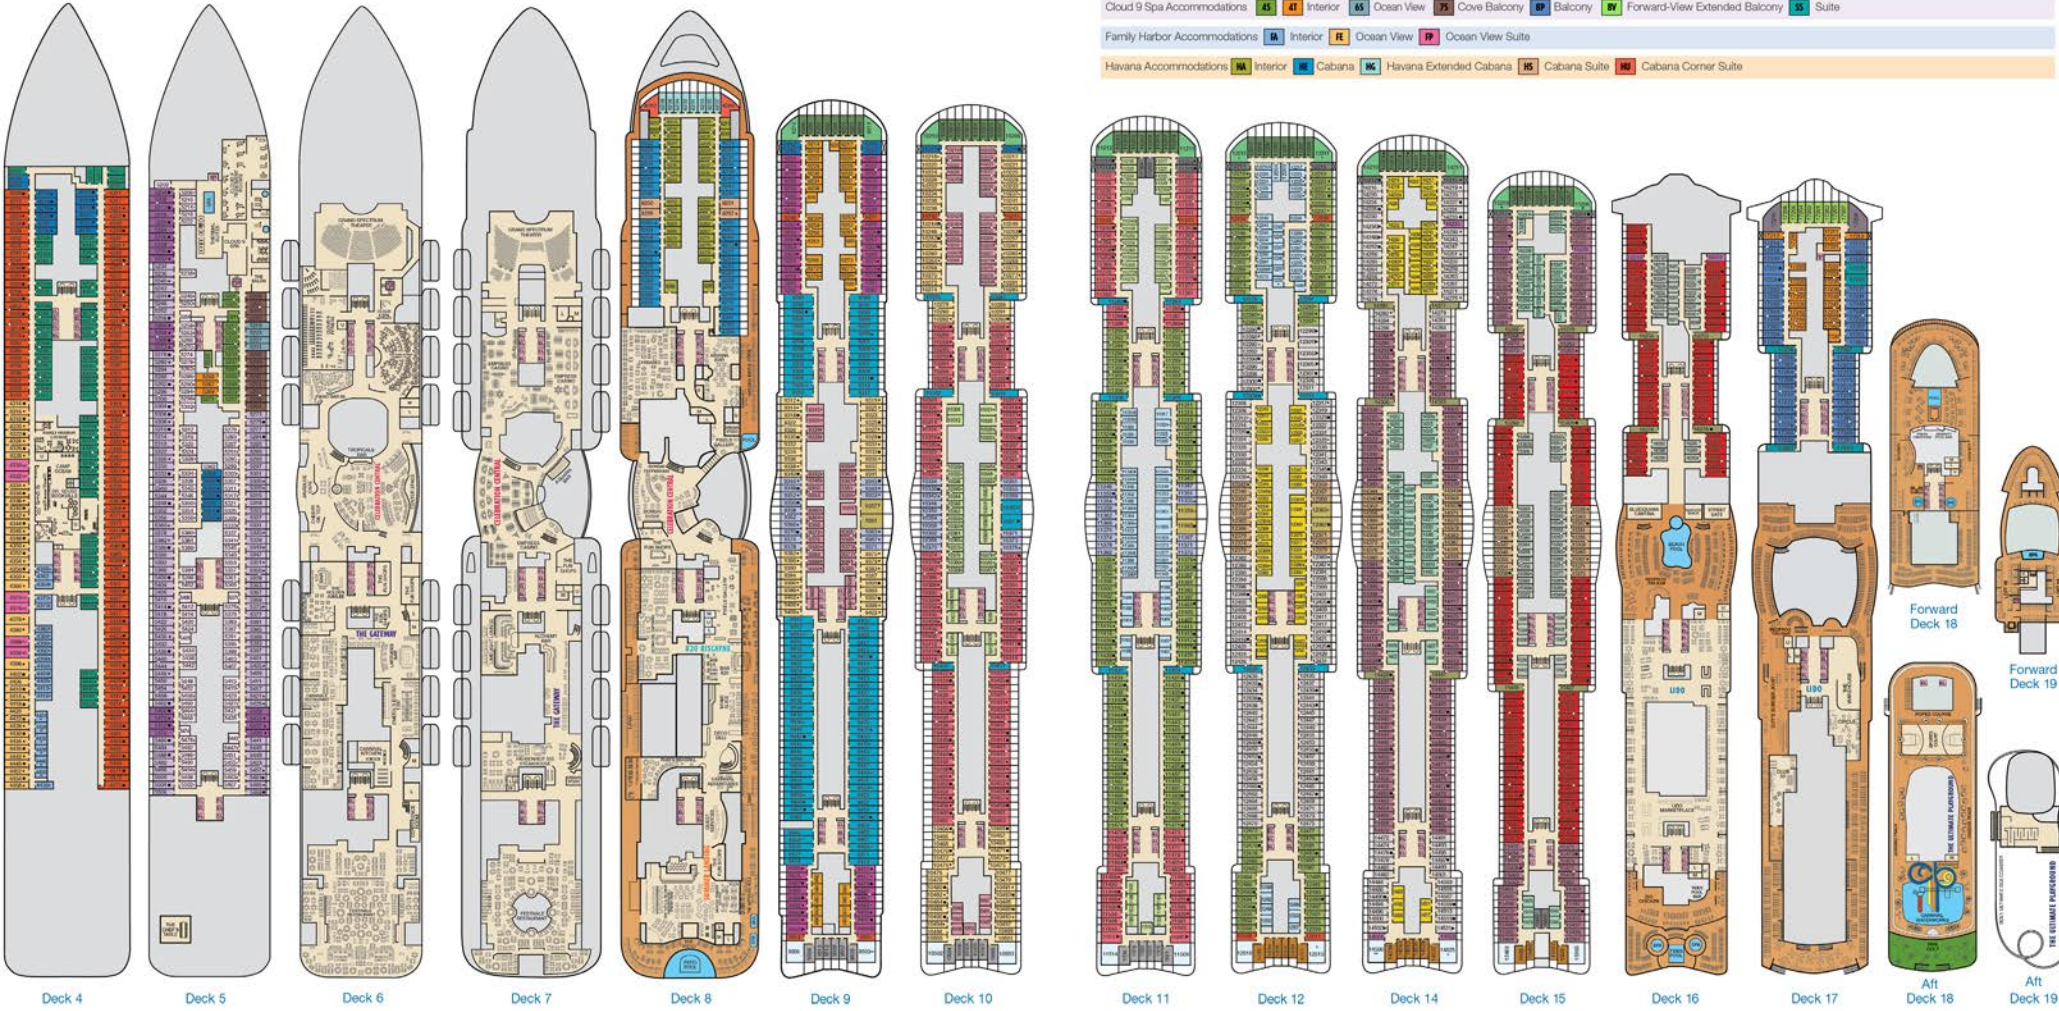

- Cloud 9 Spa Accommodations: 45 41 Interior 45 Ocean View 7X Cove Balcony 8J Balcony 9Y Forward-View Extended Balcony 15 Suite
- Family Harbor Accommodations: 8A Interior 8E Ocean View 8P Ocean View Suite
- Havana Accommodations: 9A Interior 9B Cabana 9K Havana Extended Cabana 9S Cabana Suite 9U Cabana Corner Suite