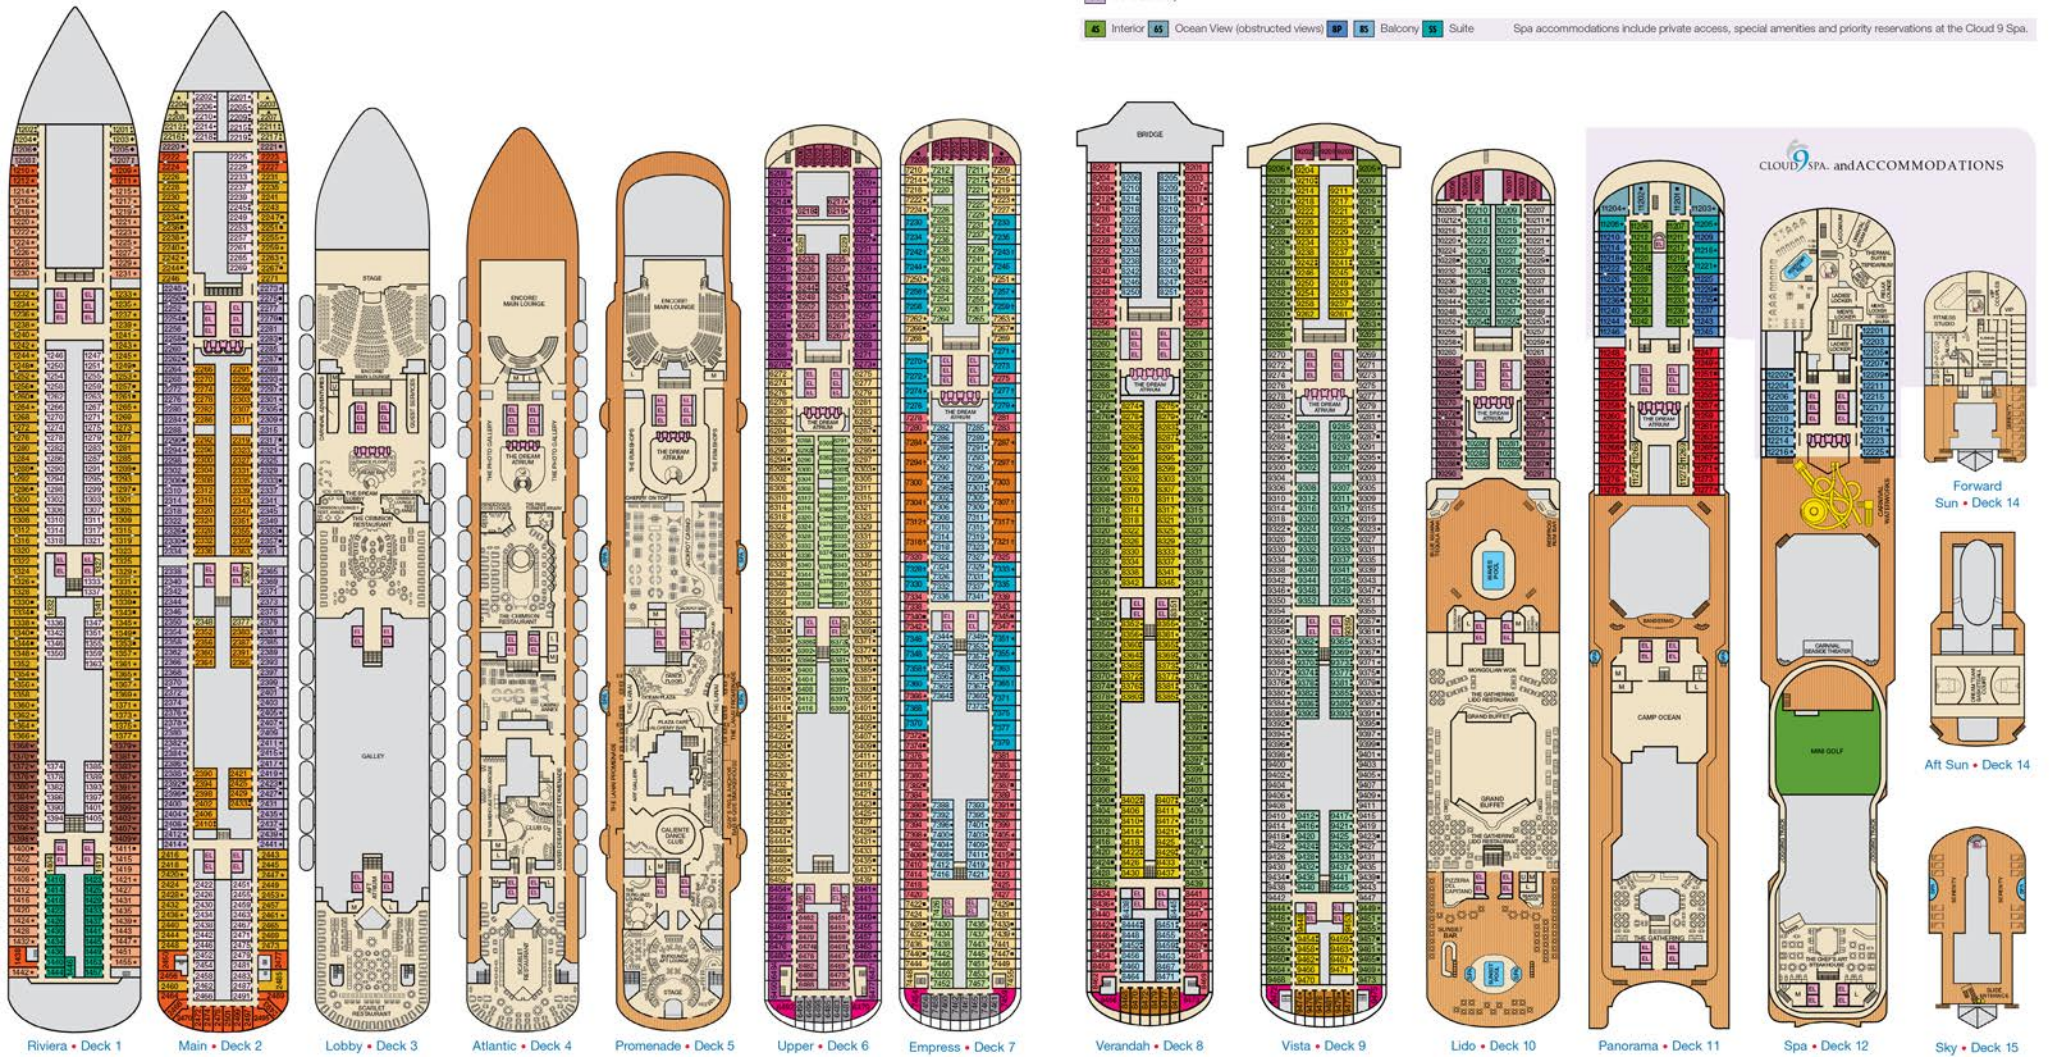

Gross Tonnage: 130,000 Length: 1,004 Feet Beam: 122 Feet
Cruising Speed: 20 Knots Guest Capacity: 3,646 (Double Occupancy)
Total Staff: 1,369 Registry: Panama

Spa accommodations include private access, special amenities and priority reservations at the Cloud 9 Spa.

CLOUD 9 SPA and ACCOMMODATIONS