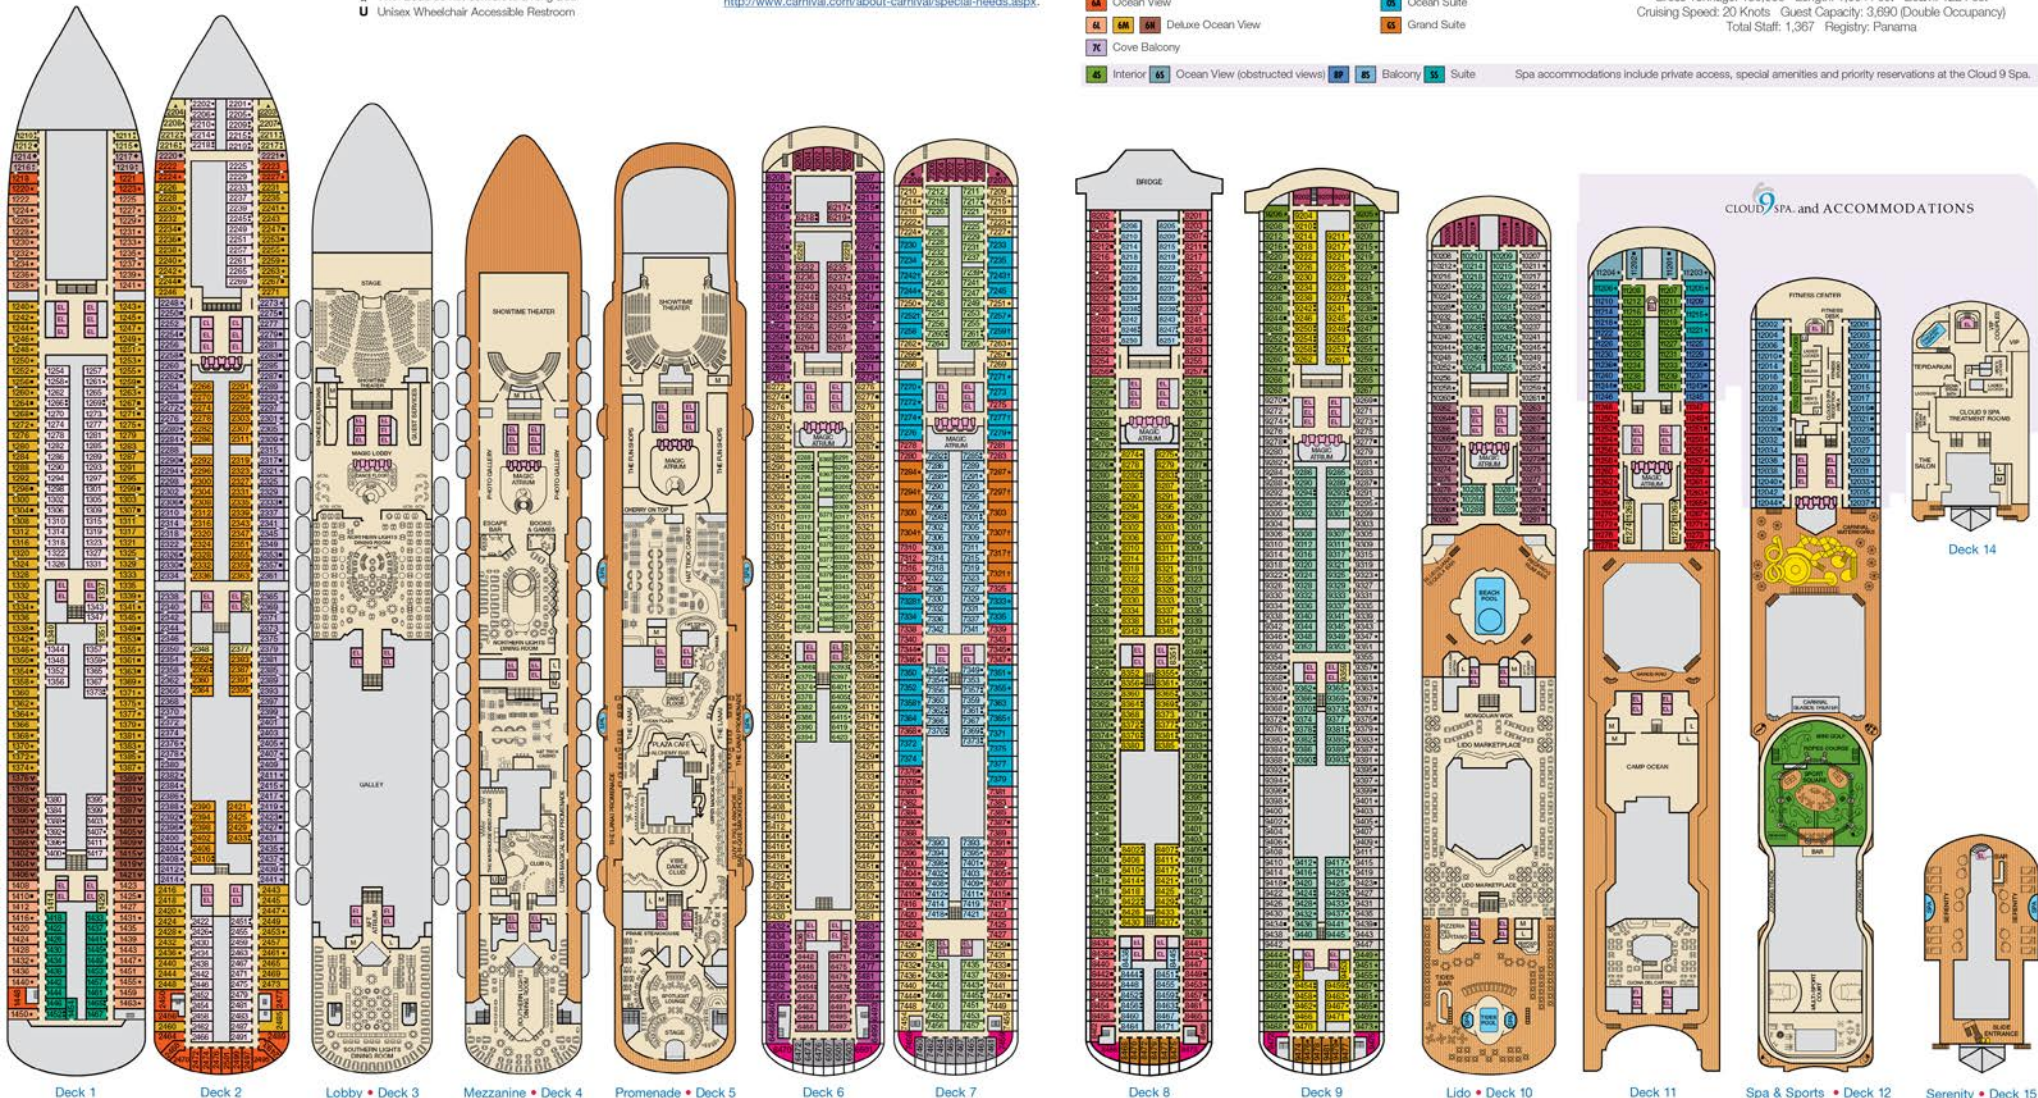

Gross Tonnage: 130,000 Length: 1,004 Feet Beam: 122 Feet
Cruising Speed: 20 Knots Guest Capacity: 3,690 (Double Occupancy)
Total Staff: 1,367 Registry: Panama