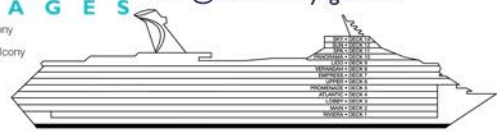

ACCOMMODATIONS SYMBOL LEGEND

- 2 Twin Beds (convert to King), Double Sofa Bed and 1 Lower Pullman
- 2 Twin Beds (convert to King), Single Sofa Bed with Convertible Bulk
- Stateroom with 2 Porthole Windows
- ◀ Connecting staterooms (ideal for families and groups of friends)
- ★ Twin beds do not convert to a King Bed
- U Unisex Wheelchair Accessible Restroom

CATEGORIES

- 1A Interior Upper/Lower
- PT Porthole
- 4E 4F 4G 4H Interior
- 4I Interior with Picture Window (walkway view)
- 4A 4B 4C 4D Ocean View
- 4I Scenic Ocean View
- 4E Scenic Grand Ocean View
- BA Balcony
- BAH All-View Extended Balcony
- 9B Premium Balcony
- 9C Premium Vista Balcony
- 9S Ocean Suite
- GS Grand Suite
- ES Extended Balcony Grand Suite
- CS Captain's Suite