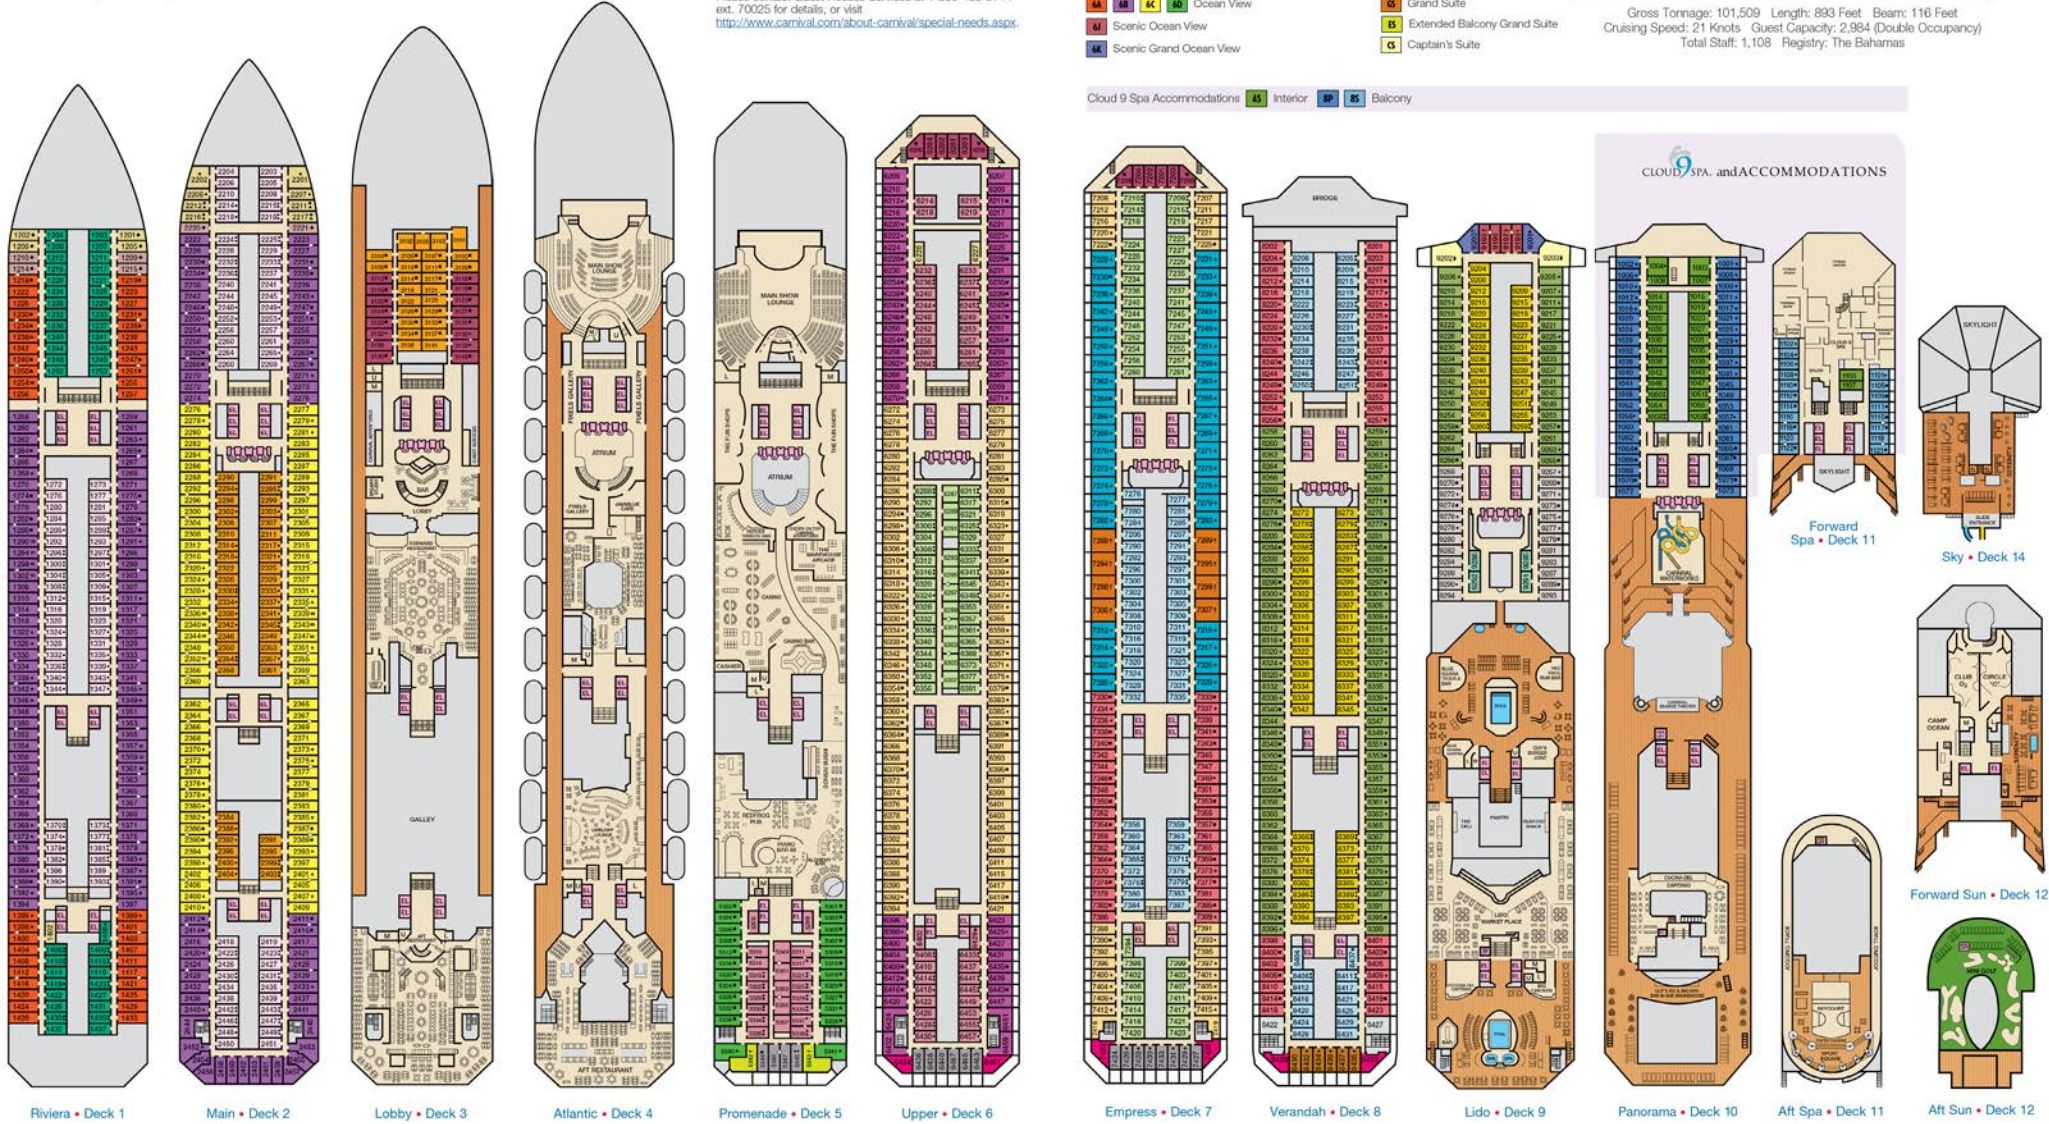

Gross Tonnage: 101,509 Length: 893 Feet Beam: 116 Feet
Cruising Speed: 21 Knots Guest Capacity: 2,984 (Double Occupancy)
Total Staff: 1,108 Registry: The Bahamas