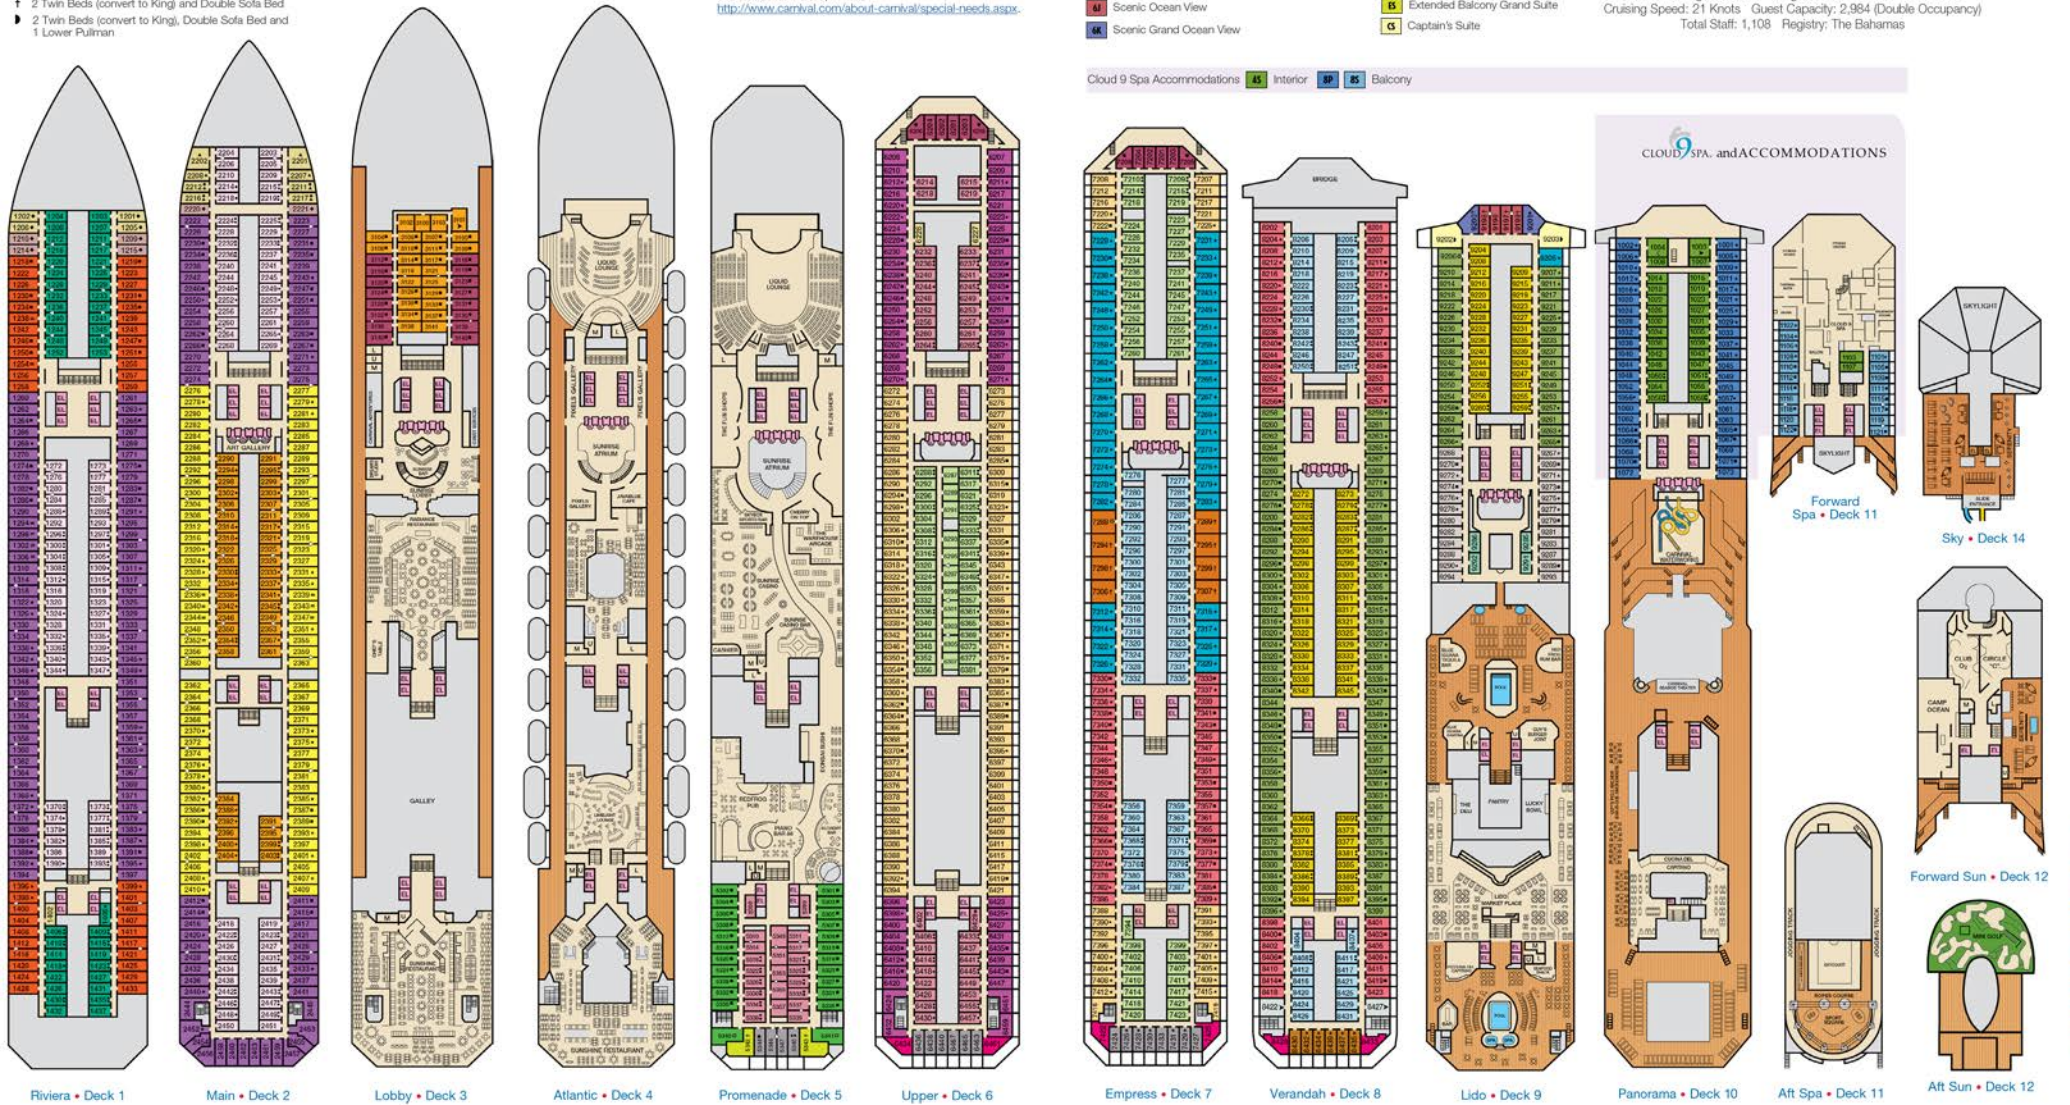

- ≡ 2 Twin Beds (convert to King), Single Sofa Bed with Convertible Bunk
- ◊ Stateroom with 2 Porthole Windows
- ◁ Connecting staterooms (ideal for families and groups of friends)
- ✳ Twin beds do not convert to a King Bed.
- U Unisex Wheelchair Accessible Restroom

Interior staterooms:
 Beds do not convert to King when both Upper Pullmans in use.

Cloud 9 Spa Balconies with obstructed views: 1001, 1002, 2428, 2429.

Staterooms with obstructed views: 2428, 2429.

All accommodations are non-smoking.

Gross Tonnage: 101,509 Length: 893 Feet Beam: 116 Feet
 Cruising Speed: 21 Knots Guest Capacity: 2,984 (Double Occupancy)
 Total Staff: 1,108 Registry: The Bahamas

CATEGORIES

- 1A Interior Upper/Lower
- PT Porthole
- 4E Interior
- 4I Interior with Picture Window (walkway view)
- 4O Ocean View
- 4S Scenic Ocean View
- 4G Scenic Grand Ocean View
- BA Balcony
- BAH All-View Extended Balcony
- 9B Premium Balcony
- VB Premium Vista Balcony
- OS Ocean Suite
- GS Grand Suite
- ES Extended Balcony Grand Suite
- G Captain's Suite