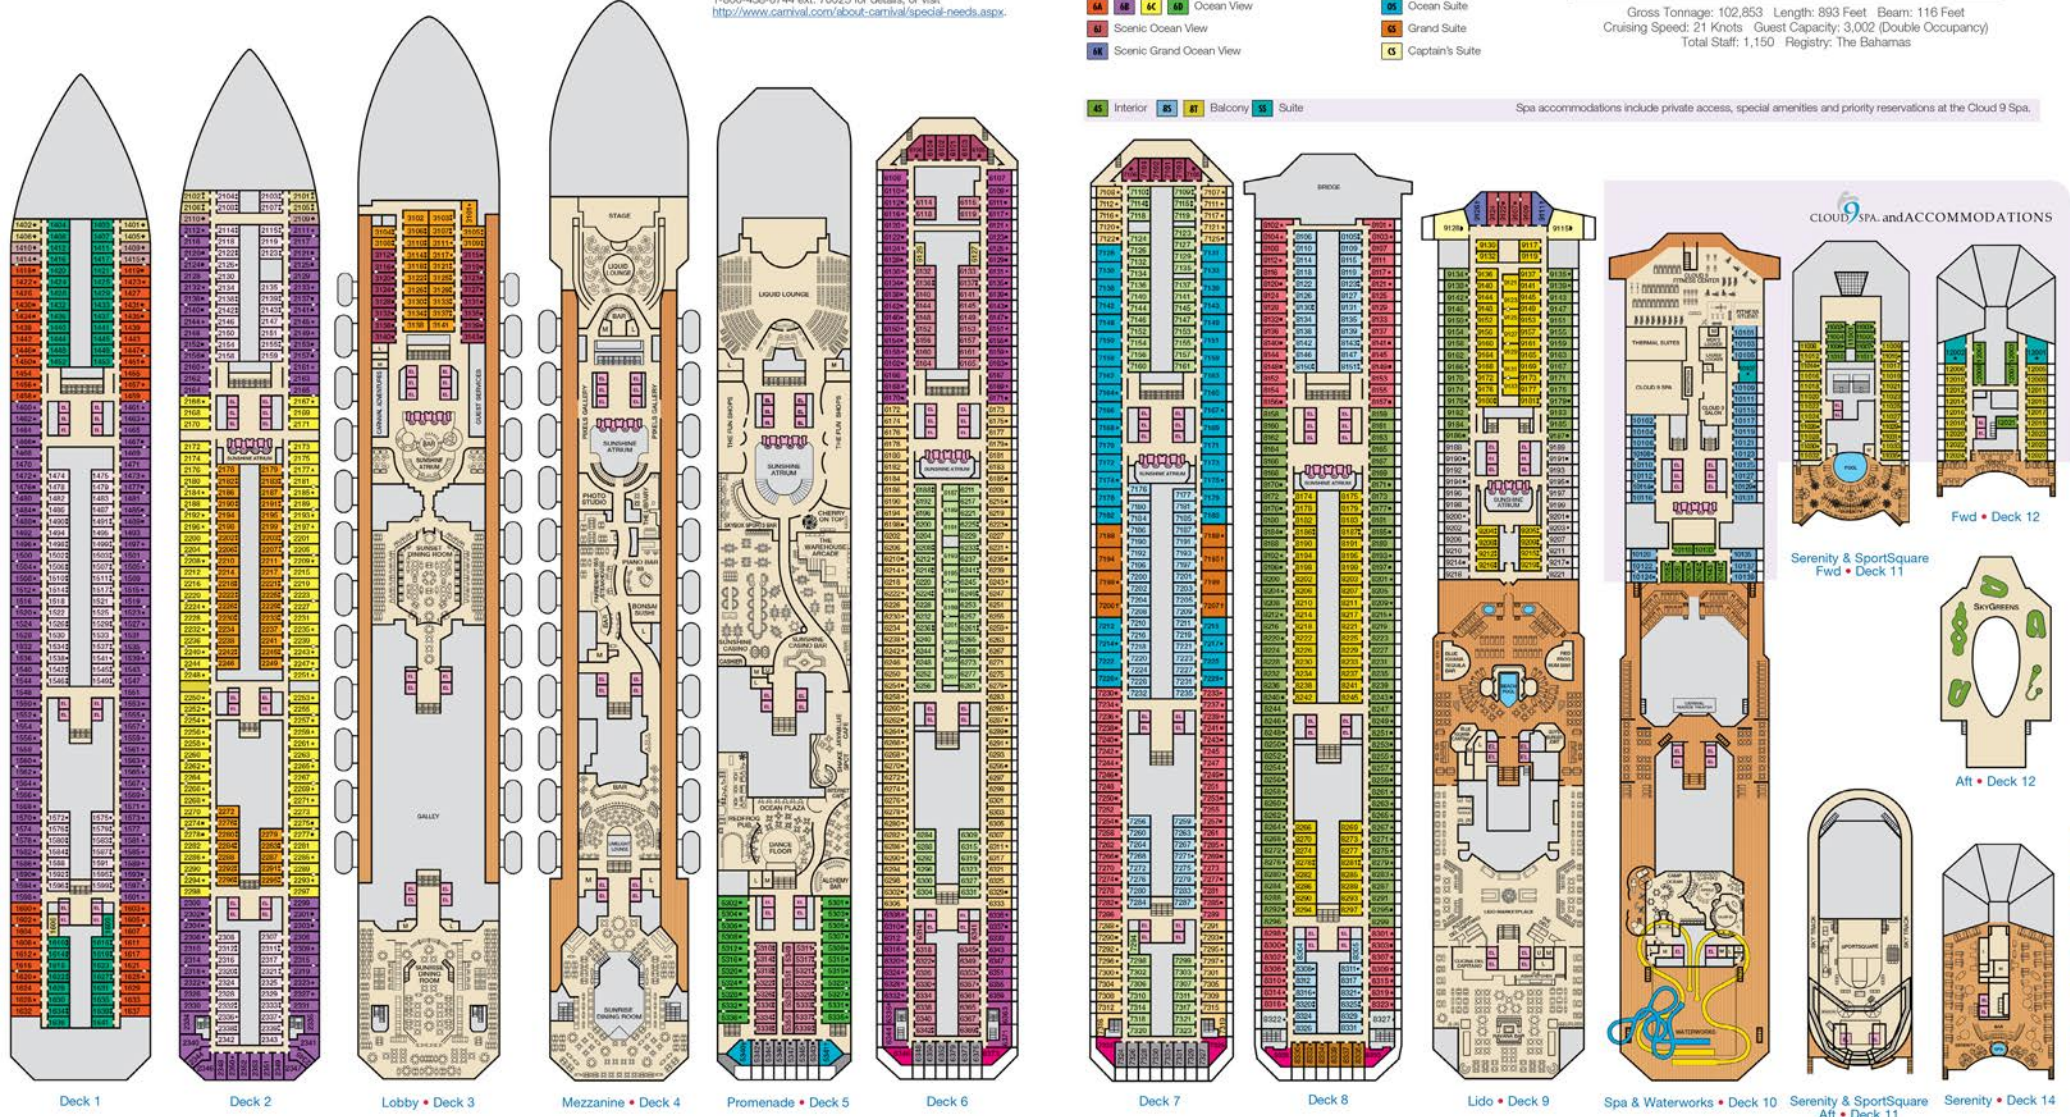

Gross Tonnage: 102,853 Length: 893 Feet Beam: 116 Feet
Cruising Speed: 21 Knots Guest Capacity: 3,002 (Double Occupancy)
Total Staff: 1,150 Registry: The Bahamas